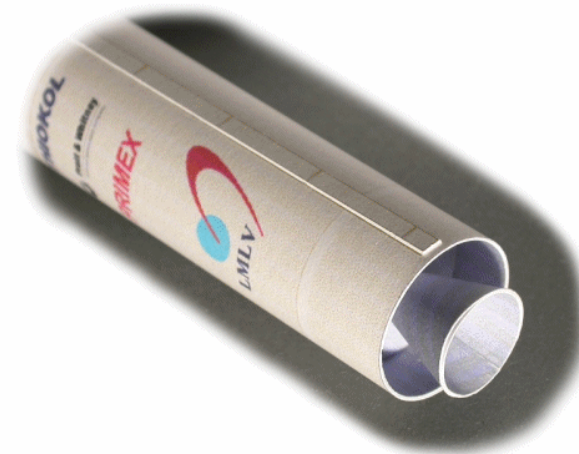

pictures : model prototype