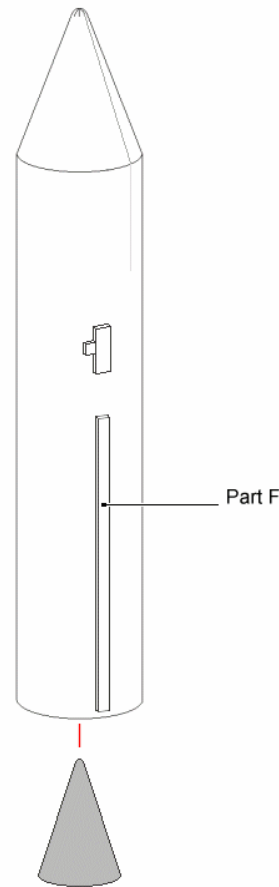

pictures : model prototype