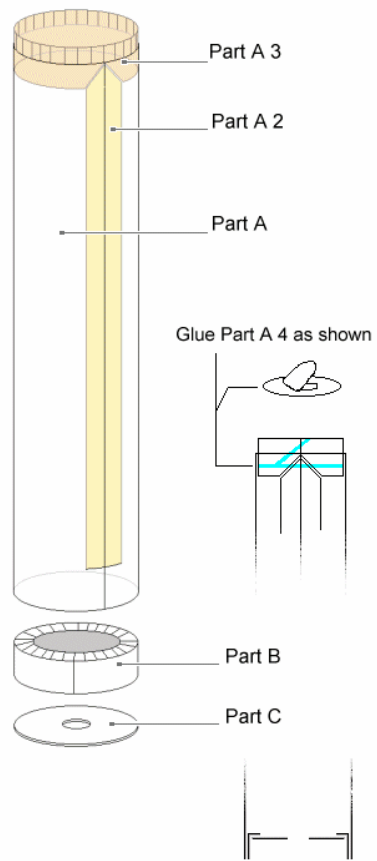

pictures : model prototype